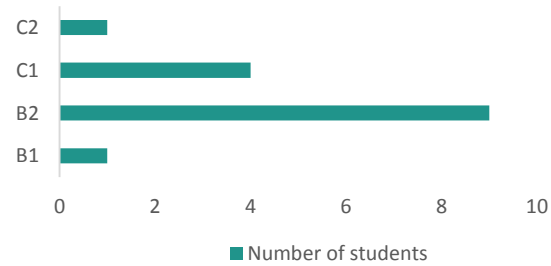

PHD STUDENTS' CLASS PROFILE

(Blended Mobility Run)

Nationality of students

Home Institution

Host Institution

Field of Study

Number of students

Proficiency in Foreign language

Gender

Age

Experience of Mobility Program