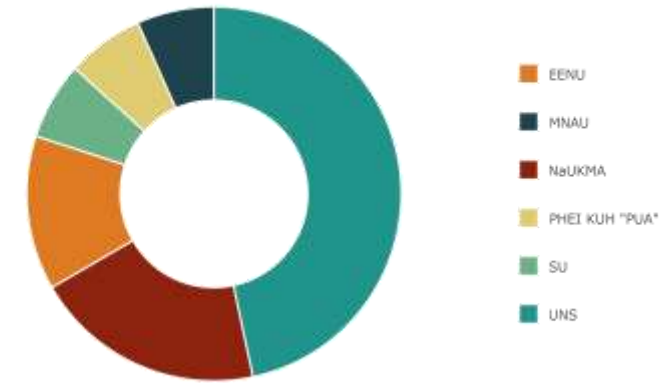

PHD STUDENTS' CLASS PROFILE

(Blended Mobility Run)

Nationality of students

Home Institution

Host Institution

Field of Study

Number of students

Proficiency in Foreign language

Gender

Age

Experience of Mobility Program