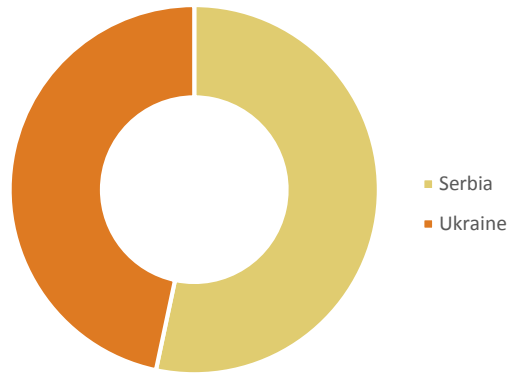

PHD STUDENTS' CLASS PROFILE

(Blended Mobility Run)

Nationality of students

Home Institution

Host Institution

Field of Study

Number of students

Proficiency in Foreign language