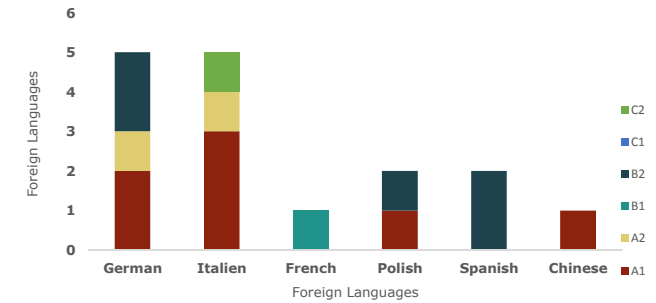

PHD STUDENTS' CLASS PROFILE

(Blended Mobility Run)

Nationality of students

Home Institution

Host Institution

Field of Study

Number of students

Proficiency in Foreign language