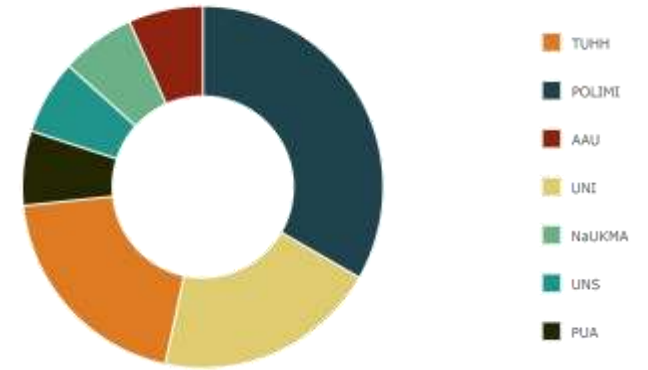

PHD STUDENTS' CLASS PROFILE

(Blended Mobility Run)

Nationality of students

Home Institution

Host Institution

Field of Study

Number of students

Proficiency in Foreign language